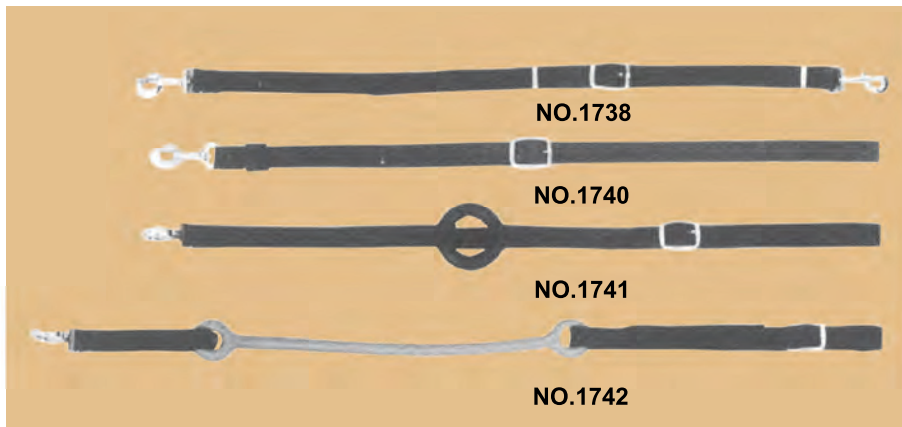

SIDE REIN

Elastic and most adjustable side reins available. High quality hardware selected for proper weight. Made of cotton webbing with elastic.

**NO.1743
NO.1743-P** pony size
50/Box

**NO.122-25'
P.P. WEB LUNGE REIN**

24" lead chain 1" web with padded handle
Color:red(1),black(4),dark blue(9)
Length:8M 50/Box

**NO.121-25'
P.P. WEB LUNGE REIN**

NO.2421 snap with padded handle
Color:red(1),black(4),dark blue(9)
Length:8M 50/Box

**NO.1734
LUNGE REIN**

NO.2421 snap with rubber band stopper
Color:black(4),brown(6)
Length:8M 50/Box

**NO.1700
LUNGING STRAP WITH
CUSHION PADDING**

With swivel, converts your bridle into a lunge cavesson.
Color:black(4)
150/Box

**NO.1736
LUNGING STRAP**

With swivel
Color:red(1),black(4),brown(6)
dark blue(9),dark green(03)
100/Box

**NO.1735
LUNGING STRAP**

Color:red(1),black(4),brown(6)
dark blue(9),dark green(03)
150/Box

**NO.1738
ELASTIC WEB SIDE REIN**