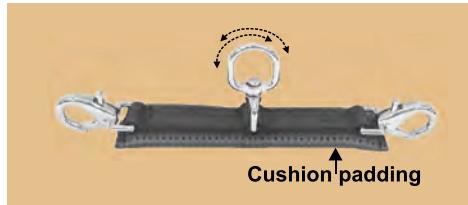

SIDE REIN

Elastic and most adjustable side reins available. High quality hardware selected for proper weight. Made of cotton webbing with elastic.

**NO.1743
NO.1743-P** pony size
50/Box

**NO.122-25'
P.P. WEB LUNGE REIN**

24" lead chain 1" web with padded handle
Color:red(1),black(4),dark blue(9)
Length:8M 50/Box

**NO.121-25'
P.P. WEB LUNGE REIN**

NO.2421 snap with padded handle
Color:red(1),black(4),dark blue(9)
Length:8M 50/Box

**NO.1734
LUNGE REIN**

NO.2421 snap with rubber band stopper
Color:black(4),brown(6)
Length:8M 50/Box

**NO.1700
LUNGING STRAP WITH
CUSHION PADDING**

With swivel, converts your bridle into a lunge cavesson.
Color:black(4)
150/Box